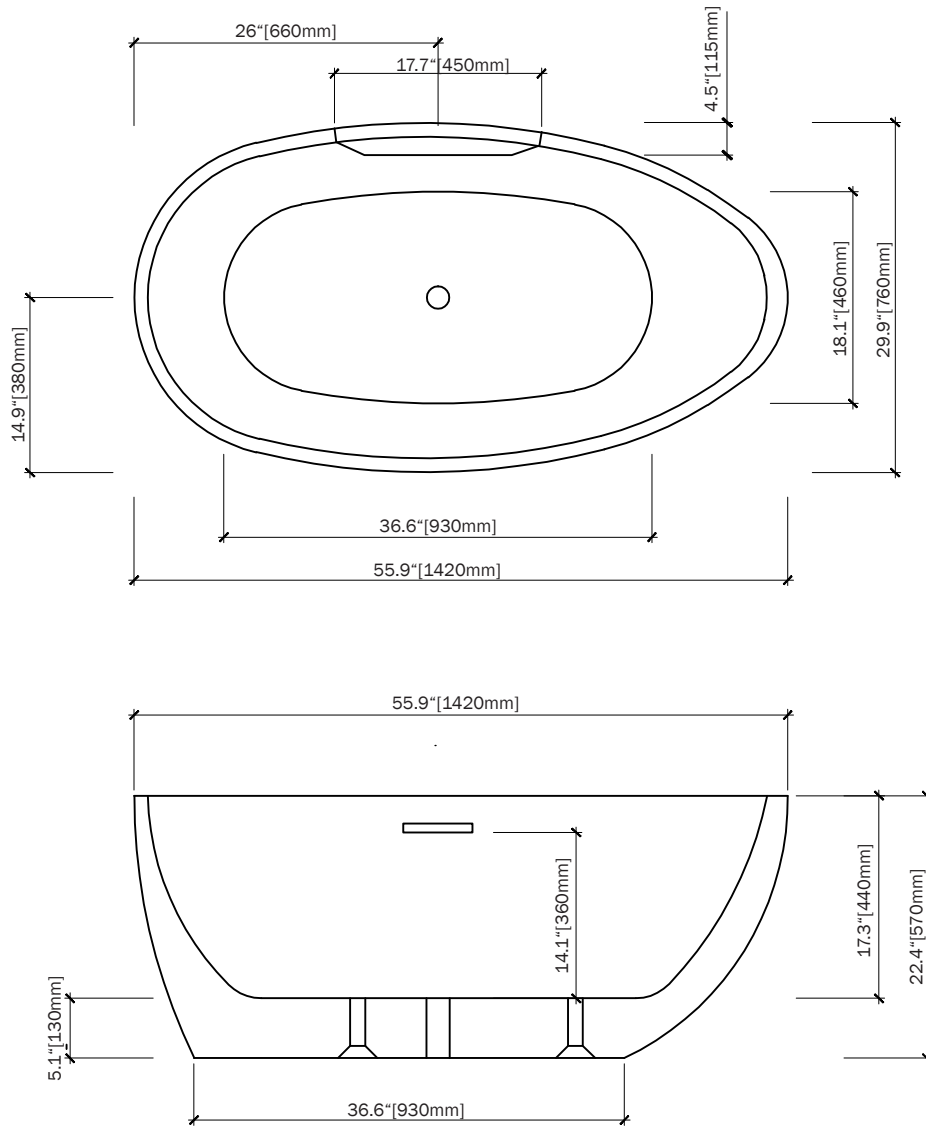

**FREESTANDING
BATHTUBS**

**BAIGNOIRES
AUTOPORTANTES**

BT-6218-56-BLK

* Dimensions may vary +/- 1/4" (6mm) / Les dimensions peuvent varier de +/- 1/4" (6mm)

DIMENSIONS		WEIGHT POIDS	MATERIAL MATERIEL	OVERFLOW HEIGHT HAUTEUR DU TROP-PLEIN	WATER CAPACITY CAPACITÉ DE L'EAU
56 x 30 x 22.4" 1420 x 760 x 570 mm		99 lbs 45 Kg	Acrylic Acrylique	14.1" 360mm	40 gal 132.5 lts
FINISH FINITION	DRAIN LOCATION LOCATION DU DRAIN	PIECES PIÈCES	COMPLIANCE CERTIFICATIONS: Uniform Plumbing Code National Plumbing Code of Canada CSA B45.5-17/IAPMO Z124-2017		
Matte Mate	Center Centre	1 pc			

**FREESTANDING
BATHTUBS**

**BAIGNOIRES
AUTOPORTANTES**

Pure acrylic construction reinforced by fiberglass
Construction en acrylique renforcée de fibre de verre

Pop-up drain included
Drain pop-up inclus

Linear overflow
Trop plein linéaire

cUPC Certified
Certifié cUPC

Freestanding installation
Installation autoportante

Adjustable feet
Pieds ajustables